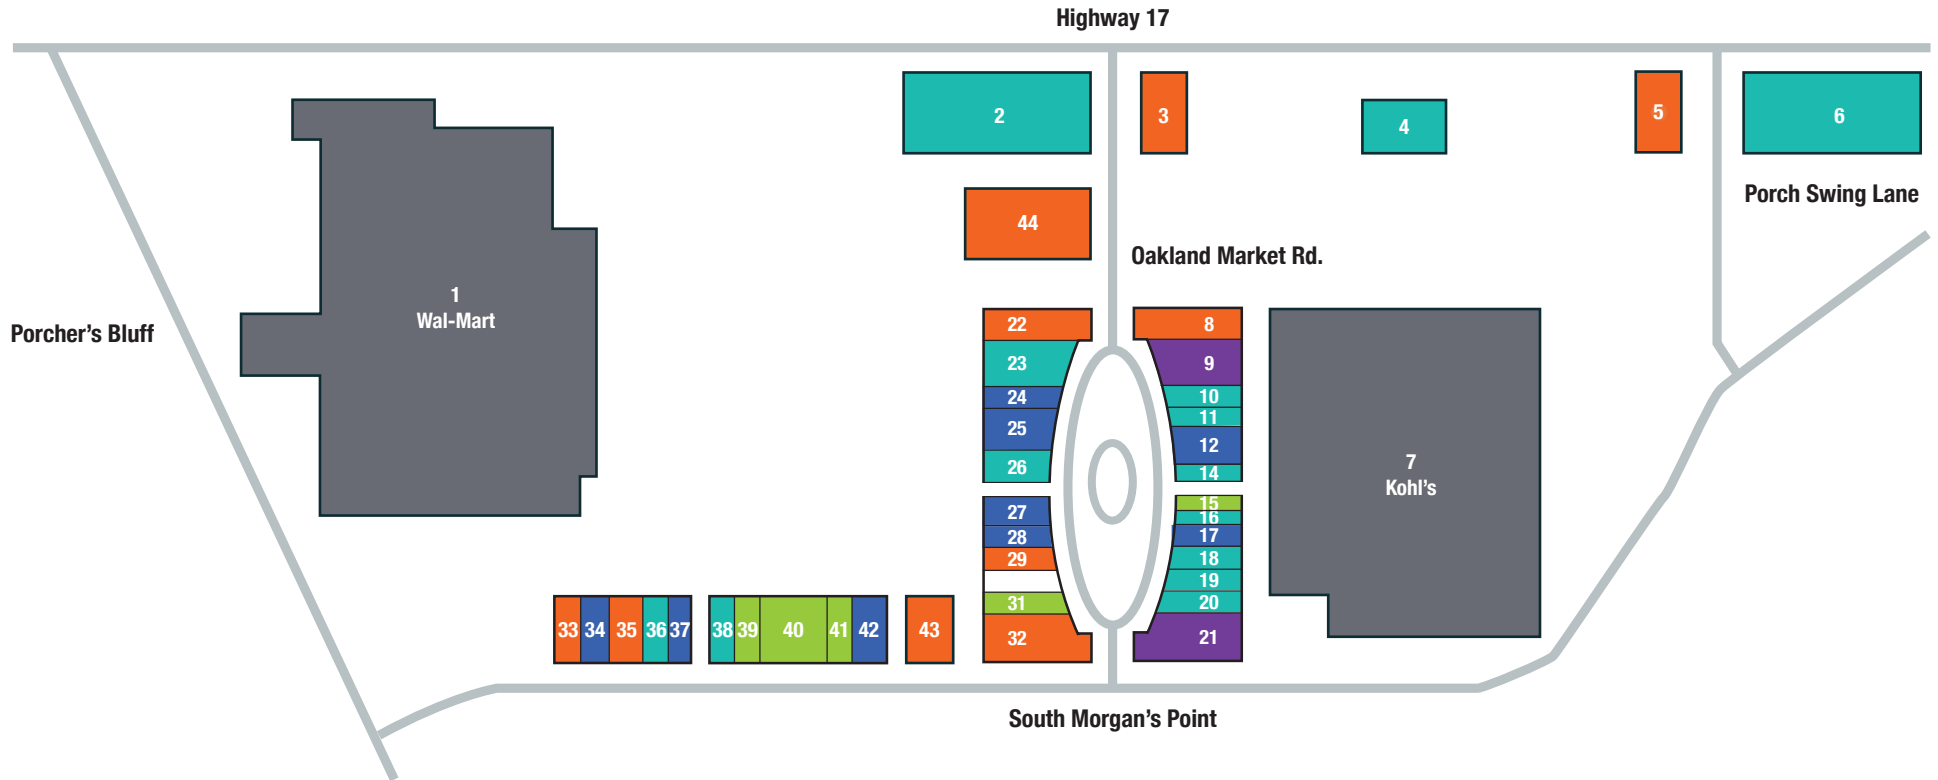

SHOPPING DIRECTORY

Department Stores

- 1 Wal-Mart
- 7 Kohl's

Misc.

- 15 Kids Adventure Cutz
- 31 Towne Center Wine & Tobacco
- 39 War Hammer
- 40 Kid2Kid
- 41 Market Spirits

Sporting Goods

- 9 GOLFTEC
- 21 Trek Bicycle Store

Health & Beauty

- 12 Tresses Hair Salon
- 17 Modern Nails & Spa
- 24 Pure Barre
- 25 Orange Theory Fitness
- 27 Elements Spa
- 28 Guinot Beauty
- 34 GNC
- 37 Sport Clips
- 42 Ultra Tan

Restaurants & Eateries

- 3 McDonald's
- 5 Chick-fil-A
- 8 East Bay Deli
- 22 Wasabi
- 29 Tropical Smoothie
- 32 Wild Wing Cafe
- 33 Pizza Hut
- 35 Jersey Mike's
- 43 La Hacienda Mexican Restaurant
- 44 Starbucks

Services

- 2 Refuel 15 Gas & Convenience Store
- 4 Wells Fargo Bank
- 6 Firestone Complete Auto Care
- 10 Travel Leaders
- 11 Allstate Insurance Agency
- 14 Sweetgrass Flowers
- 16 V.I.P. Tailors & Cleaners
- 18 The College Planning Center
- 19 H&R Block
- 20 Sylvan Learning Center
- 23 Moondog Studios
- 26 Advanced Dentistry
- 36 Phone Smart
- 38 The UPS Store